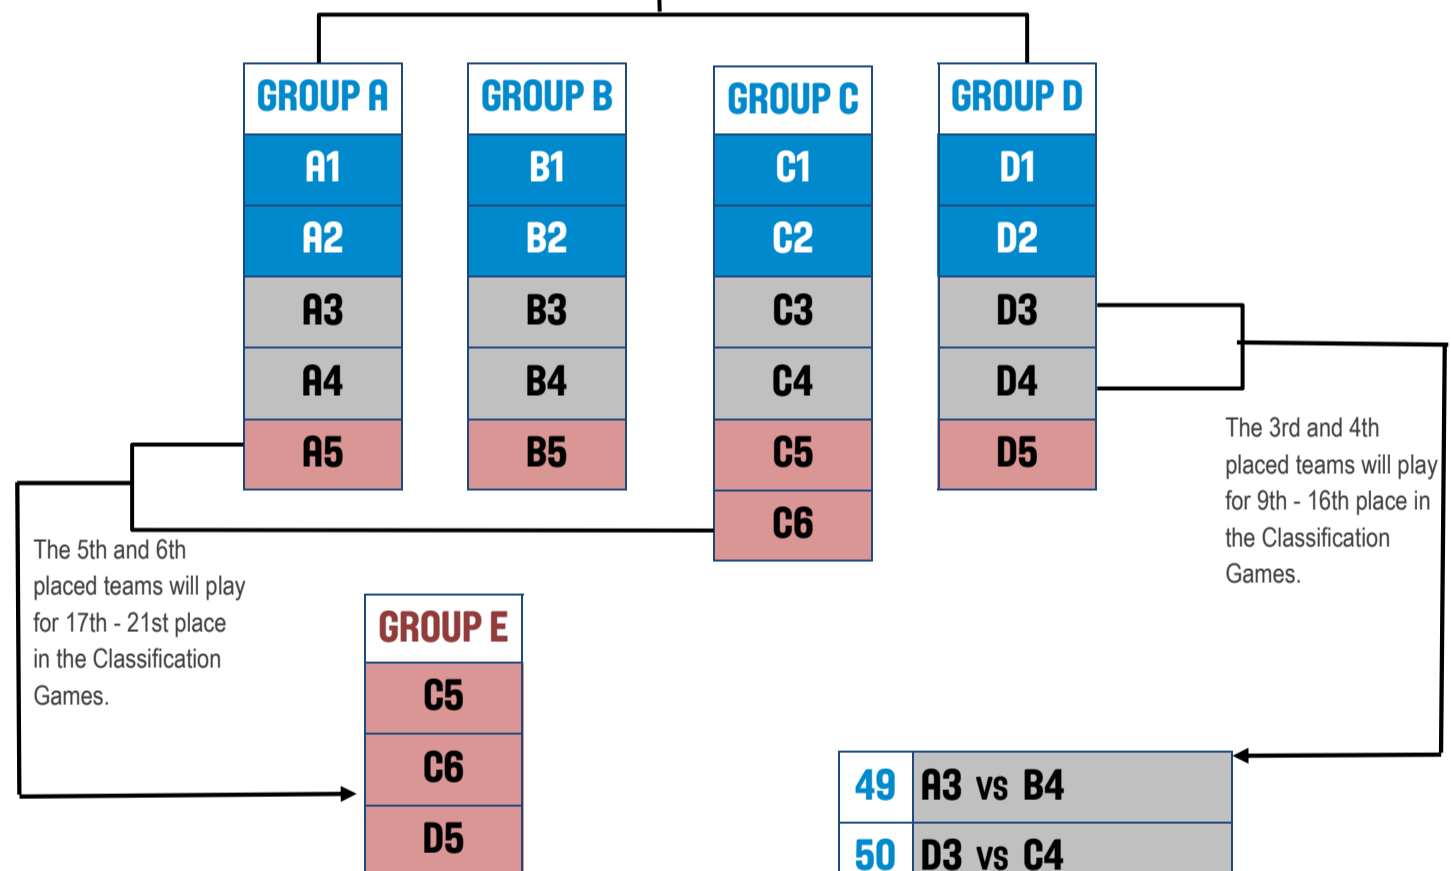

QUARTER - FINALS

DAY 8

Following the Group Phase, there will be **one (1) rest day on Day 7**. The top two teams in each group will qualify to the Final Phase, beginning with Quarter-finals on Day 8.

| | |
|----|----------|
| 56 | C1 vs D2 |
| 55 | B1 vs A2 |
| 54 | D1 vs C2 |
| 53 | A1 vs B2 |

GROUP PHASE

DAY 1 - DAY 6

The Group Phase will consist of 21 teams divided into one (1) group of six (6) and three (3) groups of five (5). In the groups of 6, each team will play five games within their group whereas in the group of 5, teams will play 4 games over a total of 6 days **including one (1) rest day on Day 4**.

CLASSIFICATION 9-21

DAY 8

Following the Group Phase, there will be **one (1) rest day on Day 7**. The bottom three/four teams in each group will advance to play in the Classification Games for 9th - 21st place.